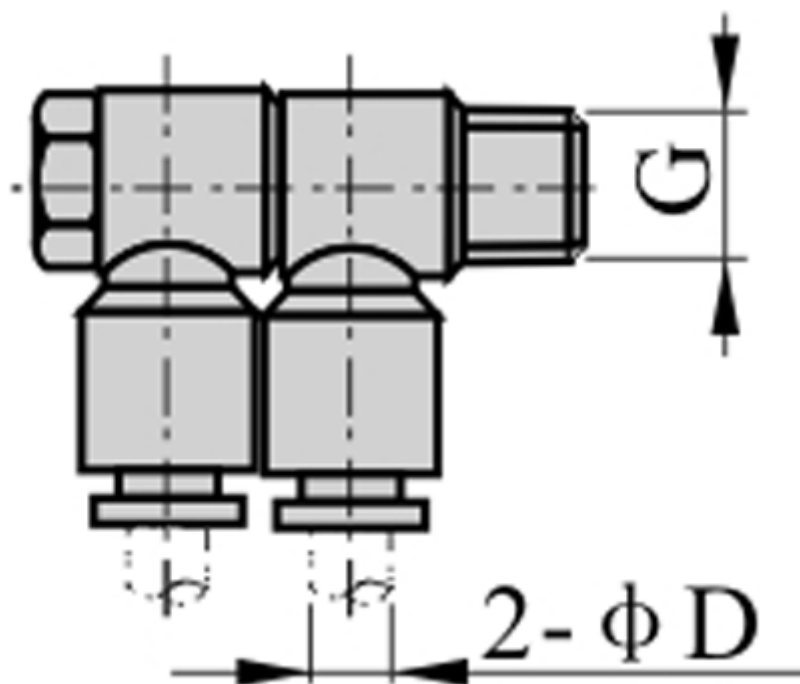

Data Sheet

Article number: 58EPHW803

Description: Fitting EPHW803 Double angle
Thread 3/8", tube diameter - 8

Measures

D = 8

Thread = 3/8"